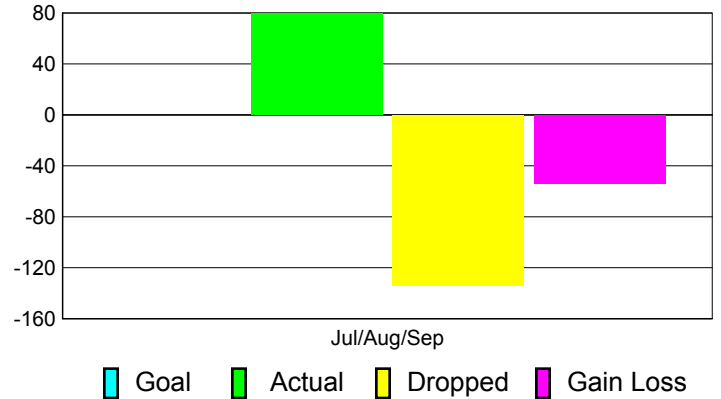

Membership Results 2011-2012

Goal, New, Dropped, Gain/Loss