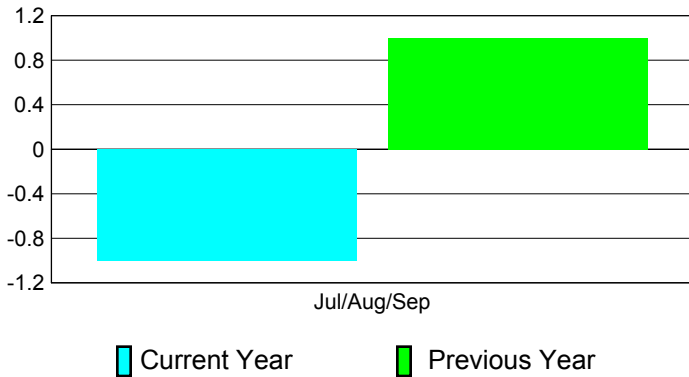

Club Results 2011-2012

Goal, New, Dropped, Gain/Loss

Comparison of Club Gain/Loss

Current Year Compared to the Previous Year

YTD Status Quo Clubs 2011-2012

Status Quo Clubs Compared to Status Quo Members

MEMBERSHIP