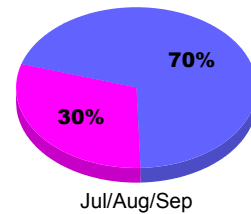

Membership Results
2011-2012

Membership
2010-2011

Month	Net Memb Goal	Actual New Memb	Actual Dropped Memb	Gain/Loss of Memb	Gain/Loss of Memb
Jul/Aug/Sep		80	-134	-54	6
Totals		80	-134	-54	6

Membership Results 2011-2012

Goal, New, Dropped, Gain/Loss

Comparison of Membership Gain/Loss

Current Year Compared to the Previous Year

Gender Comparison 2011-2012

Male Female